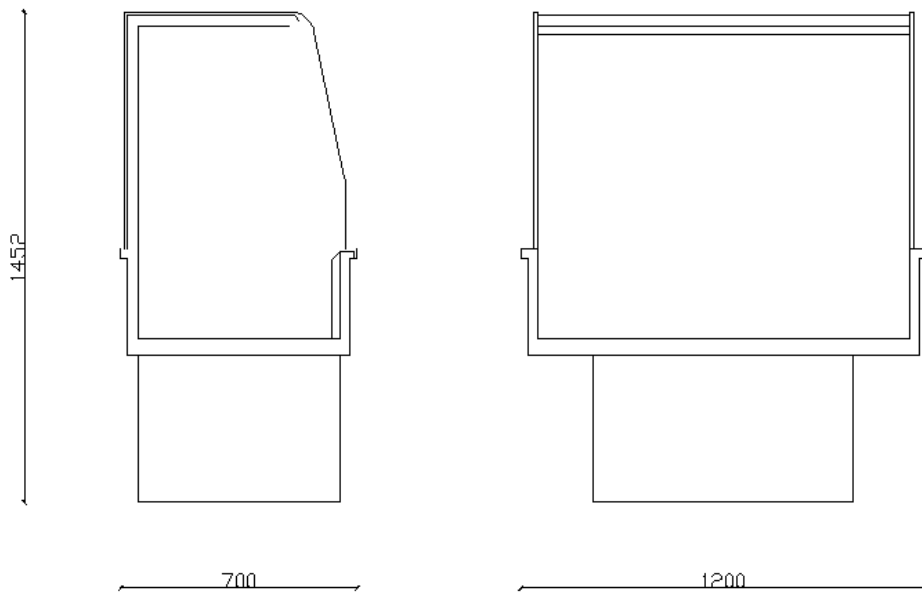

Glendon

Drop-In Food Service Displays

Drop In Food Service Display

Available in refrigerated or heated format

Sliding or hinged glass doors to rear

Hinged front glass for cleansing access

Fully automatic operation

Stainless steel construction

Optional finishes / extras

Available in 1000, 1200, 1500 (mm) width

The logo for Glendon, featuring the word "Glendon" in a bold, black, sans-serif font. A blue swoosh is positioned above the letters "lendon", starting under the "G" and ending under the "n".