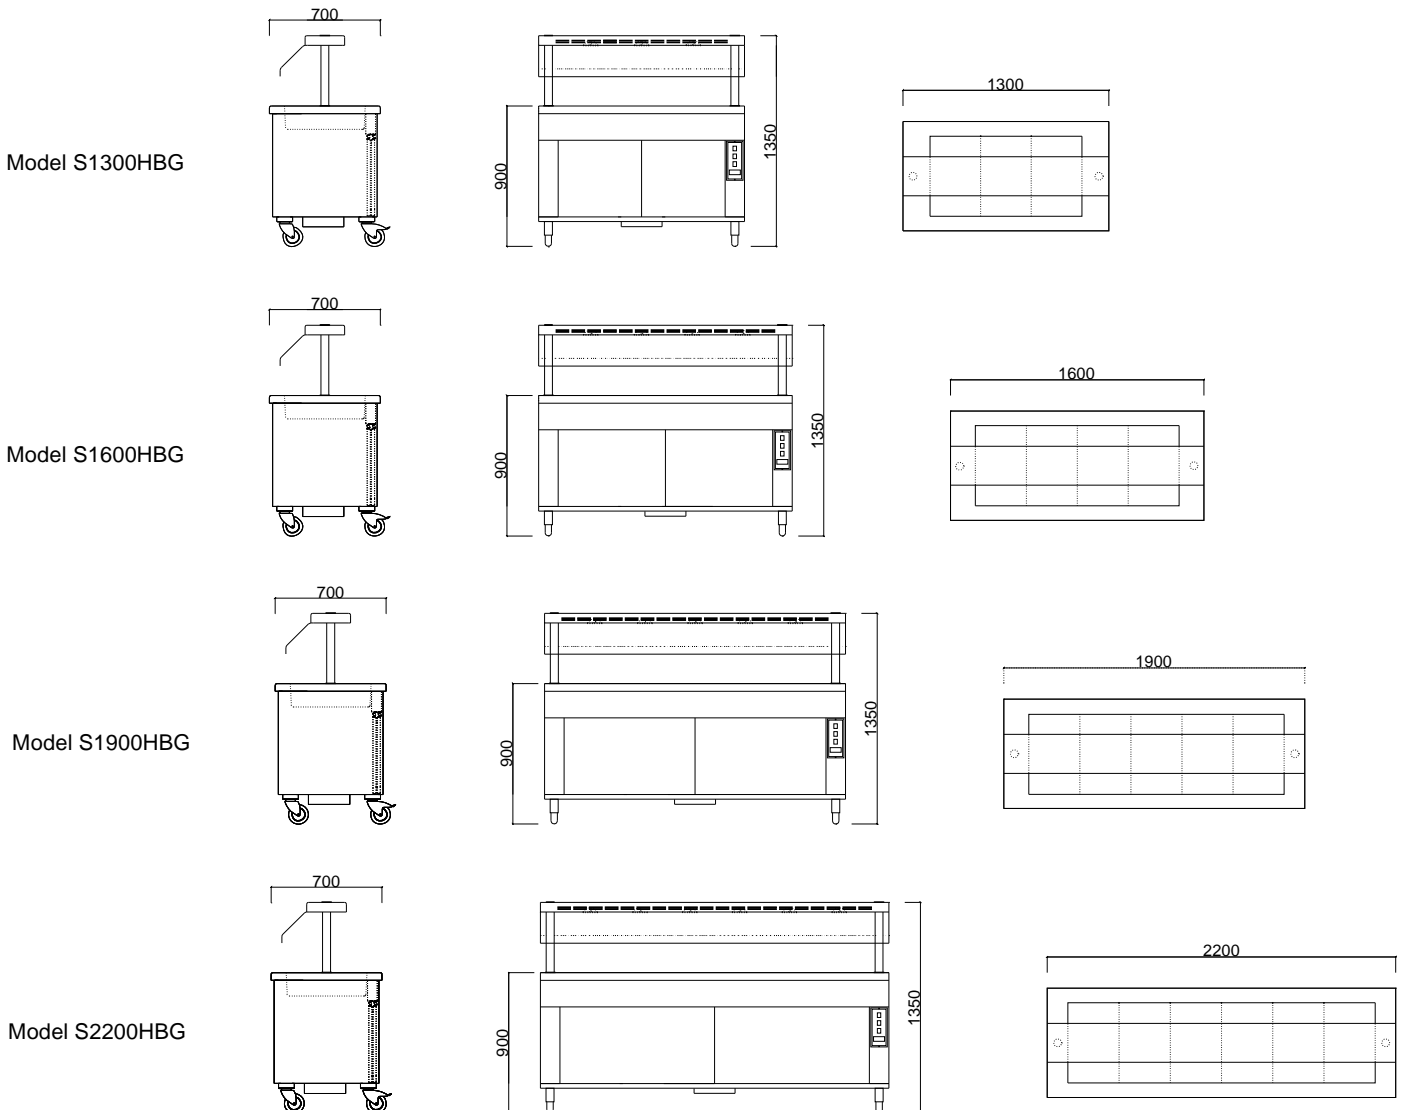

Glendon

Heated Servery Range

Heated Servery Range

- Heated cupboard storage to lower section
- Fan blown air circulation to cupboard area
- Dry well bains-marie in top
- Quartz lamp gantry
- Fully adjustable temperature controls
- Mounted on castors for ease of movement